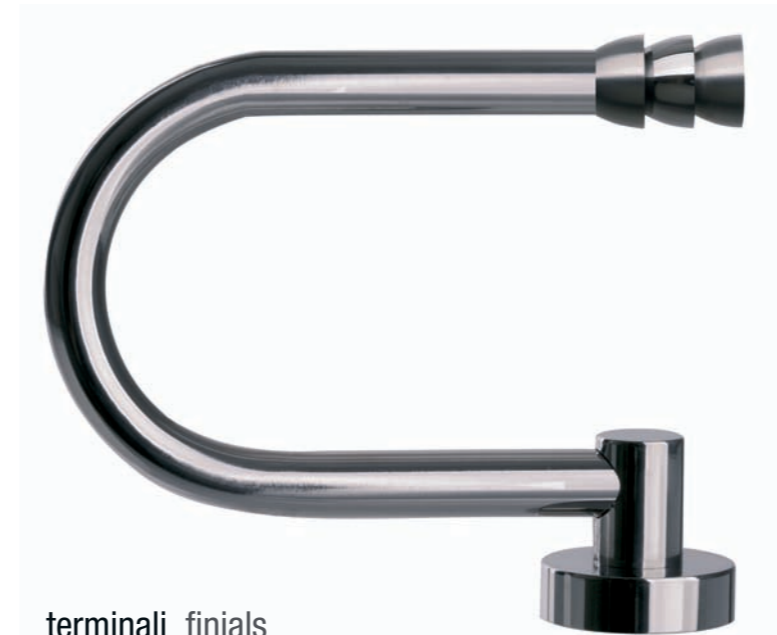

Sun Marty

cod. IS090

Ø 12 mm
in acciaio inox AISI 304
allungabile 5-25 cm
finitura lucida

Ø 12 mm
stainless steel AISI 304
extendible 5-25 cm
shiny finish

Moon Marty

cod. IM090

Ø 12 mm
in acciaio inox AISI 304, piegato
finitura lucida